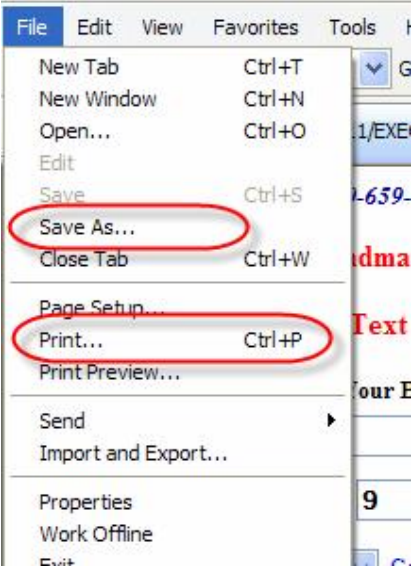

For The Sky We Share Synastry Report you need to enter the birth data for the second person:

Click "Calculate":

Then click on this link to get access to your report. You can save or print this using the standard features of your Internet browser. For example, using Internet Explorer you can save/print your report this way: