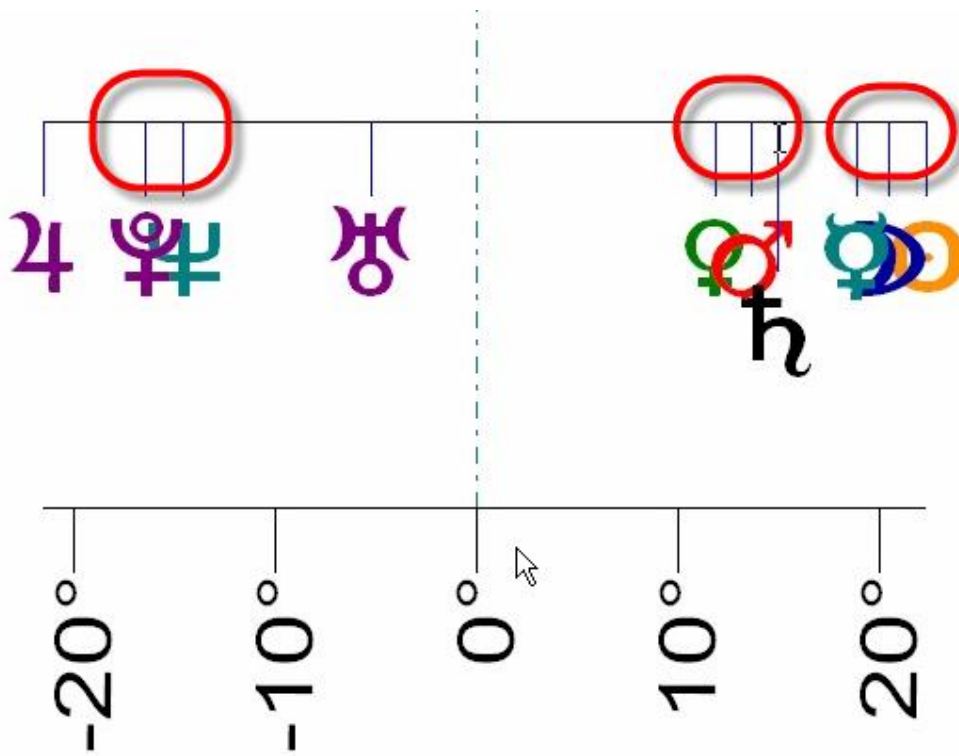

Now choose the country/region of your birth:

Then the state

and the city or town

Now the latitude and longitudinal coordinates and time zone for your birth place will be automatically set.

Region USA Country California Town Alexander
37.3057 N deg.min 122.1651 W Time Zone 8.0000 W

We ask that you enter your birth data first and then enter your birth place, otherwise your time zone will not be correct and your chart will be inaccurate.

Next, please choose the zodiac (11 options), image size, orb, house system, design options (wheel type, palette) and astronomical option (parallax):

Geo
Geo Lat
R Asc
Declination
Helio
Siderial (Fagan)
Draconic
In Mundo
Decl. Long.
Planetary Phases
Helio Lat.

The result of this input will look something like this:

To remove all controls from the screen (keeping the wheel and table only) check this

option

You even can vary the birth time by clicking these buttons

to:

If you choose a declination chart (do not mix with declination longitude) the chart will look like this:

This shows you how far the planets incline to the Equator. As you see in this particular case there are three clusters of planets that have the same declination.