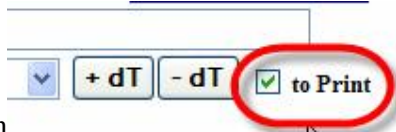

We ask that you enter your birth data first and then enter your birth place, otherwise your time zone will not be correct and your chart will be inaccurate.

Next, please choose the zodiac (11 options), image size, orb, house system, design options (wheel type, palette) and astronomical option (parallax):

Geo
Geo Lat
R Asc
Declination
Helio
Siderial (Fagan)
Draconic
In Mundo
Decl. Long.
Planetary Phases
Helio Lat.

The result of this input will look something like this:

To remove all controls from the screen (keeping the wheel and table only) check this