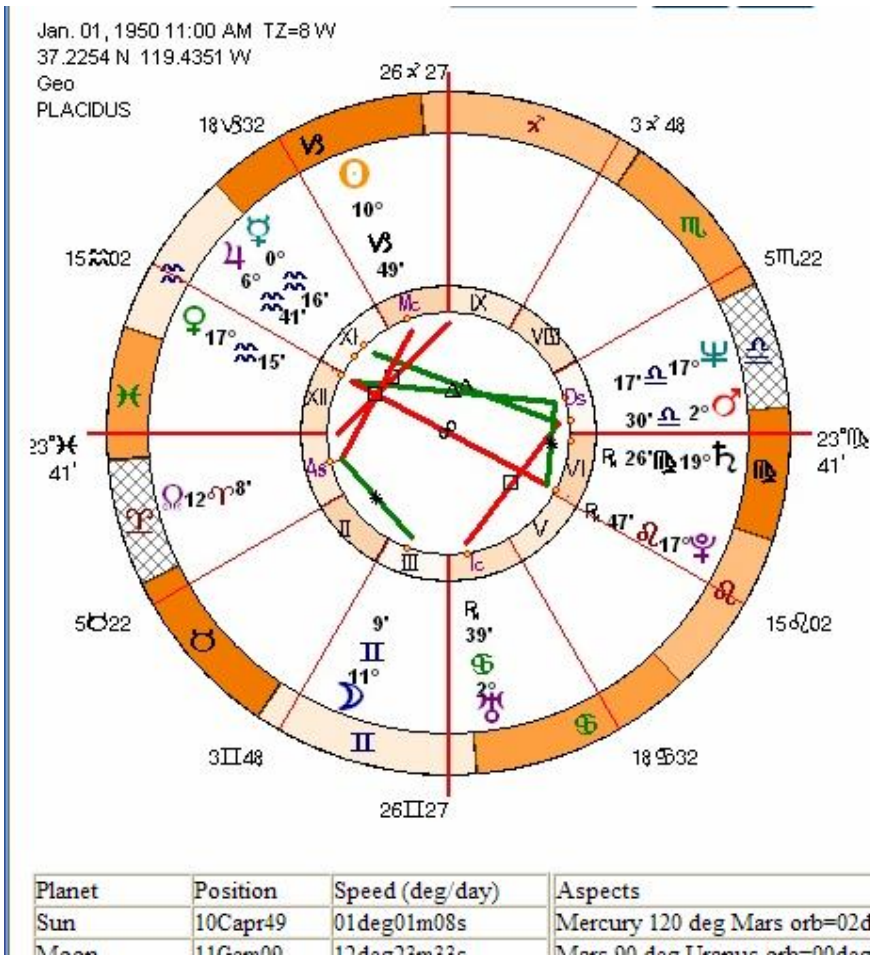

Now choose the country/region of your birth:

Then the state

and the city or town

Now the latitude and longitudinal coordinates and time zone for your birth place will be automatically set.

Region USA Country California Town Alexander
37.3057 N deg.min 122.1651 W Time Zone 8.0000 W

We ask that you enter your birth data first and then enter your birth place, otherwise your time zone will not be correct and your chart will be inaccurate.

Next, please choose the zodiac (11 options), image size, orb, house system, design options (wheel type, palette) and astronomical option (parallax):

37.3057 N deg.min 122.1651 W Time Zone 8.0000 W
600 x 600 Geo Orb=3 deg Calculate
PLACIDUS Geocentric (no parallax)
Planets+House Wheel American Palette Fall
Step=1 d +dT -dT to Print

If you do not click any options here your chart will automatically default to the settings that are used by most western astrologers. More advanced users can calculate their chart in heliocentric or declination longitude., etc.

Geo
Geo Lat
R Asc
Declination
Helio
Siderial (Fagan)
Draconic
In Mundo
Decl. Long.
Planetary Phases
Helio Lat.

The result of this input will look something like this:

To remove all controls from the screen (keeping the wheel and table only) check this