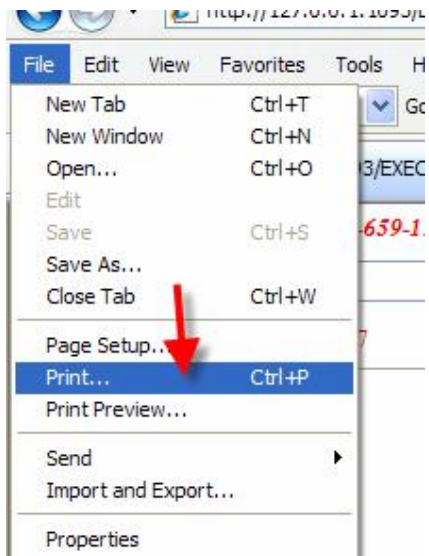

### Astro Mapping – Locality Maps

This service allows you to calculate your Locality Maps for the world.

All you have to do is enter your birth information. Refer to our Online Service Help information to “Calculate Natal Chart” if you need guidance to input your birth data.

Click the “Calculate” button and you see a map like the one below appear.

To print this table check the button ‘to Print’  to Print and use the standard features of your browser. For example, if you use Internet Explorer then go to “File”->”Print” menu. You will need to print this in landscape. First click on File, then click on Page Setup and enable Landscape. Now click on Print Preview and see if it fits on the page. You can adjust the size of the graph on the page with the option Shrink to Fit and change it to 100%.